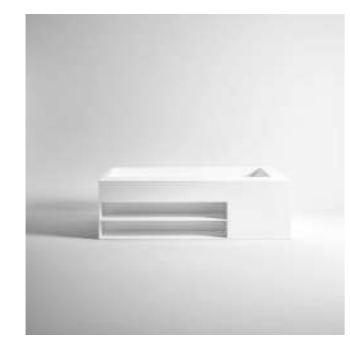

Vasca/Bathtub

Corian®
Glacier
White

Pannello
/External panel

Corian®
+11

Day